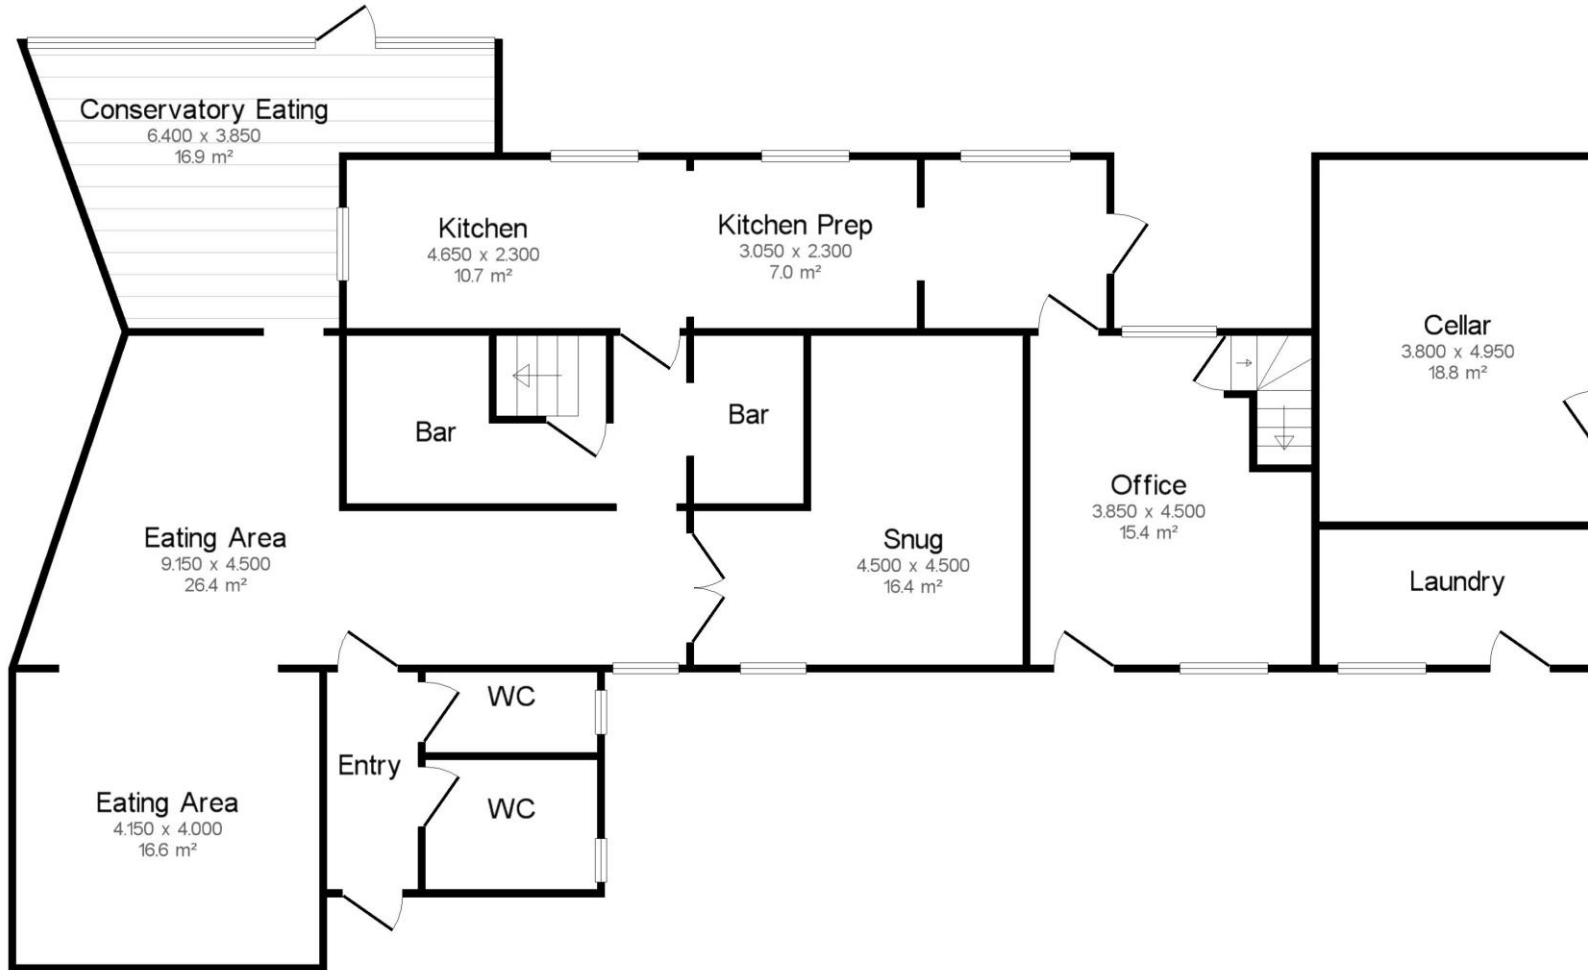

The Chequers, Watlington

Gross internal area: 174.3 m² (1876.6 ft²)

Gross internal area: 110.9 m² (1193.3 ft²)

Drawings are for illustrative purposes only.
Produced using Quick Sketch 3.17.2w