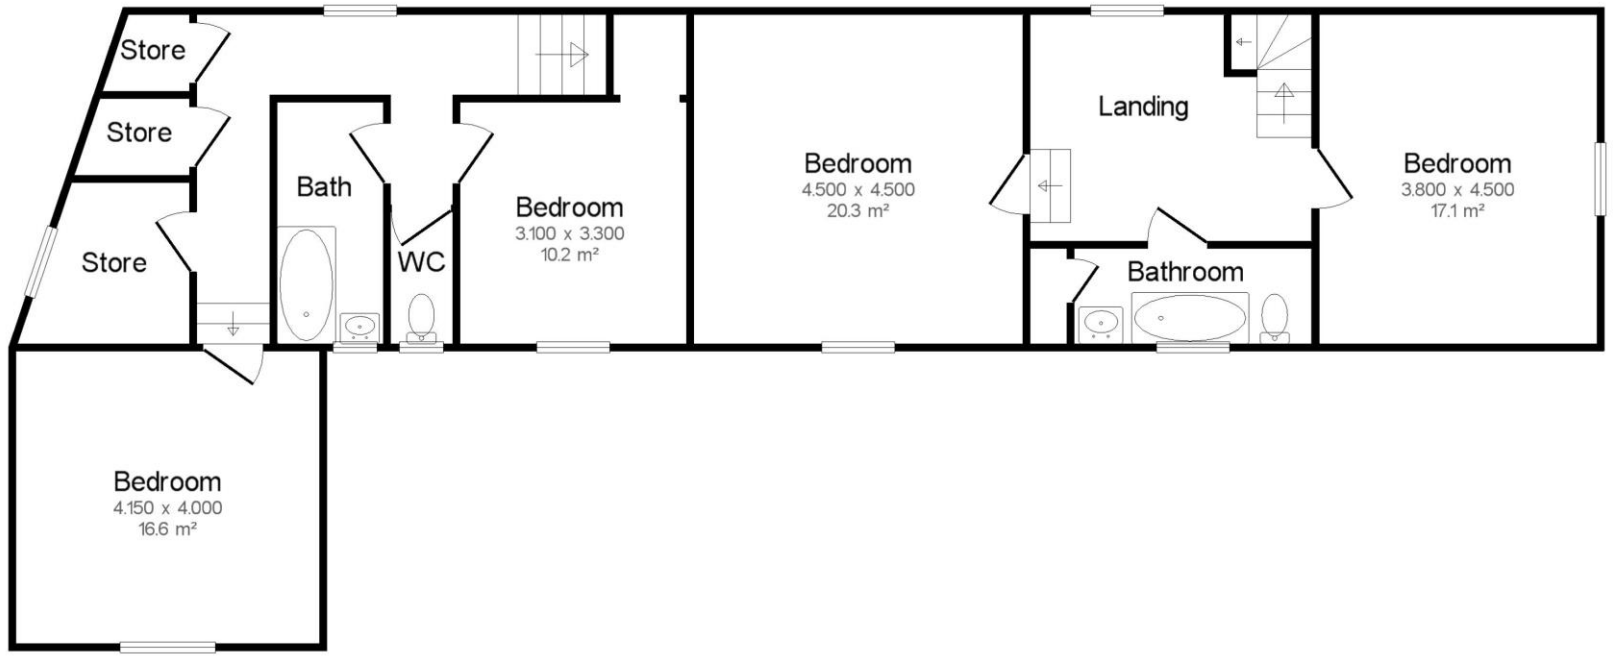

The Chequers, Watlington

Gross internal area: 174.3 m² (1876.6 ft²)

Gross internal area: 110.9 m² (1193.3 ft²)

Drawings are for illustrative purposes only.
Produced using Quick Sketch 3.17.2w