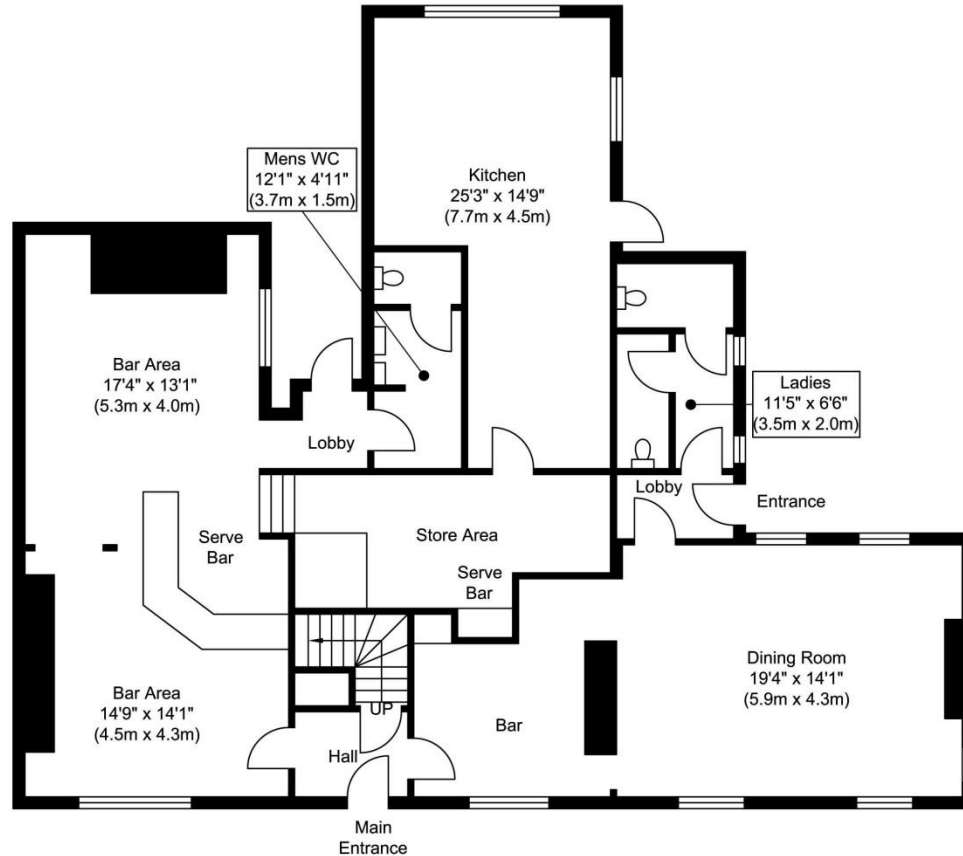

Red Lion, Didcot Ground Floor

Ground Floor
Approximate Floor Area
1519.21 sq. ft.
(141.14 sq. m)

Red Lion, Didcot

Whilst every attempt has been made to ensure the accuracy of the floor plan contained here, measurements of doors, windows, rooms and any other items are approximate and no responsibility is taken for any error, omission, or mis-statement. This plan is for illustrative purposes only and should be used as such by any prospective purchaser. The services, systems and appliances shown have not been tested and no guarantee as to their operability or efficiency can be given.
www.virtual360.net

Red Lion, Didcot

First Floor

First Floor
Approximate Floor Area
1403.72 sq. ft.
(130.41 sq. m)

Red Lion, Didcot

Whilst every attempt has been made to ensure the accuracy of the floor plan contained here, measurements of doors, windows, rooms and any other items are approximate and no responsibility is taken for any error, omission, or mis-statement. This plan is for illustrative purposes only and should be used as such by any prospective purchaser. The services, systems and appliances shown have not been tested and no guarantee as to their operability or efficiency can be given.