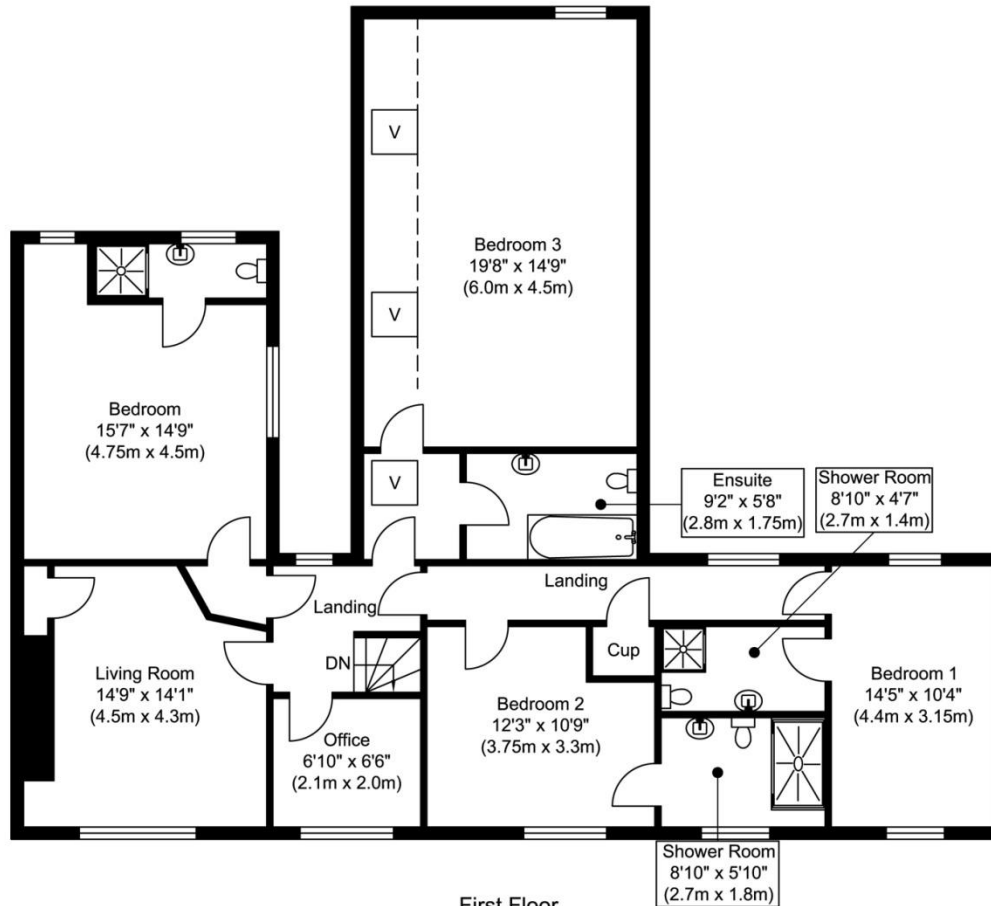

Red Lion, Didcot Ground Floor

Ground Floor
Approximate Floor Area
1519.21 sq. ft.
(141.14 sq. m)

Red Lion, Didcot

Whilst every attempt has been made to ensure the accuracy of the floor plan contained here, measurements of doors, windows, rooms and any other items are approximate and no responsibility is taken for any error, omission, or mis-statement. This plan is for illustrative purposes only and should be used as such by any prospective purchaser. The services, systems and appliances shown have not been tested and no guarantee as to their operability or efficiency can be given.
www.virtual360.net

Red Lion, Didcot

First Floor

First Floor
Approximate Floor Area
1403.72 sq. ft.
(130.41 sq. m)

Red Lion, Didcot

Whilst every attempt has been made to ensure the accuracy of the floor plan contained here, measurements of doors, windows, rooms and any other items are approximate and no responsibility is taken for any error, omission, or mis-statement. This plan is for illustrative purposes only and should be used as such by any prospective purchaser. The services, systems and appliances shown have not been tested and no guarantee as to their operability or efficiency can be given.